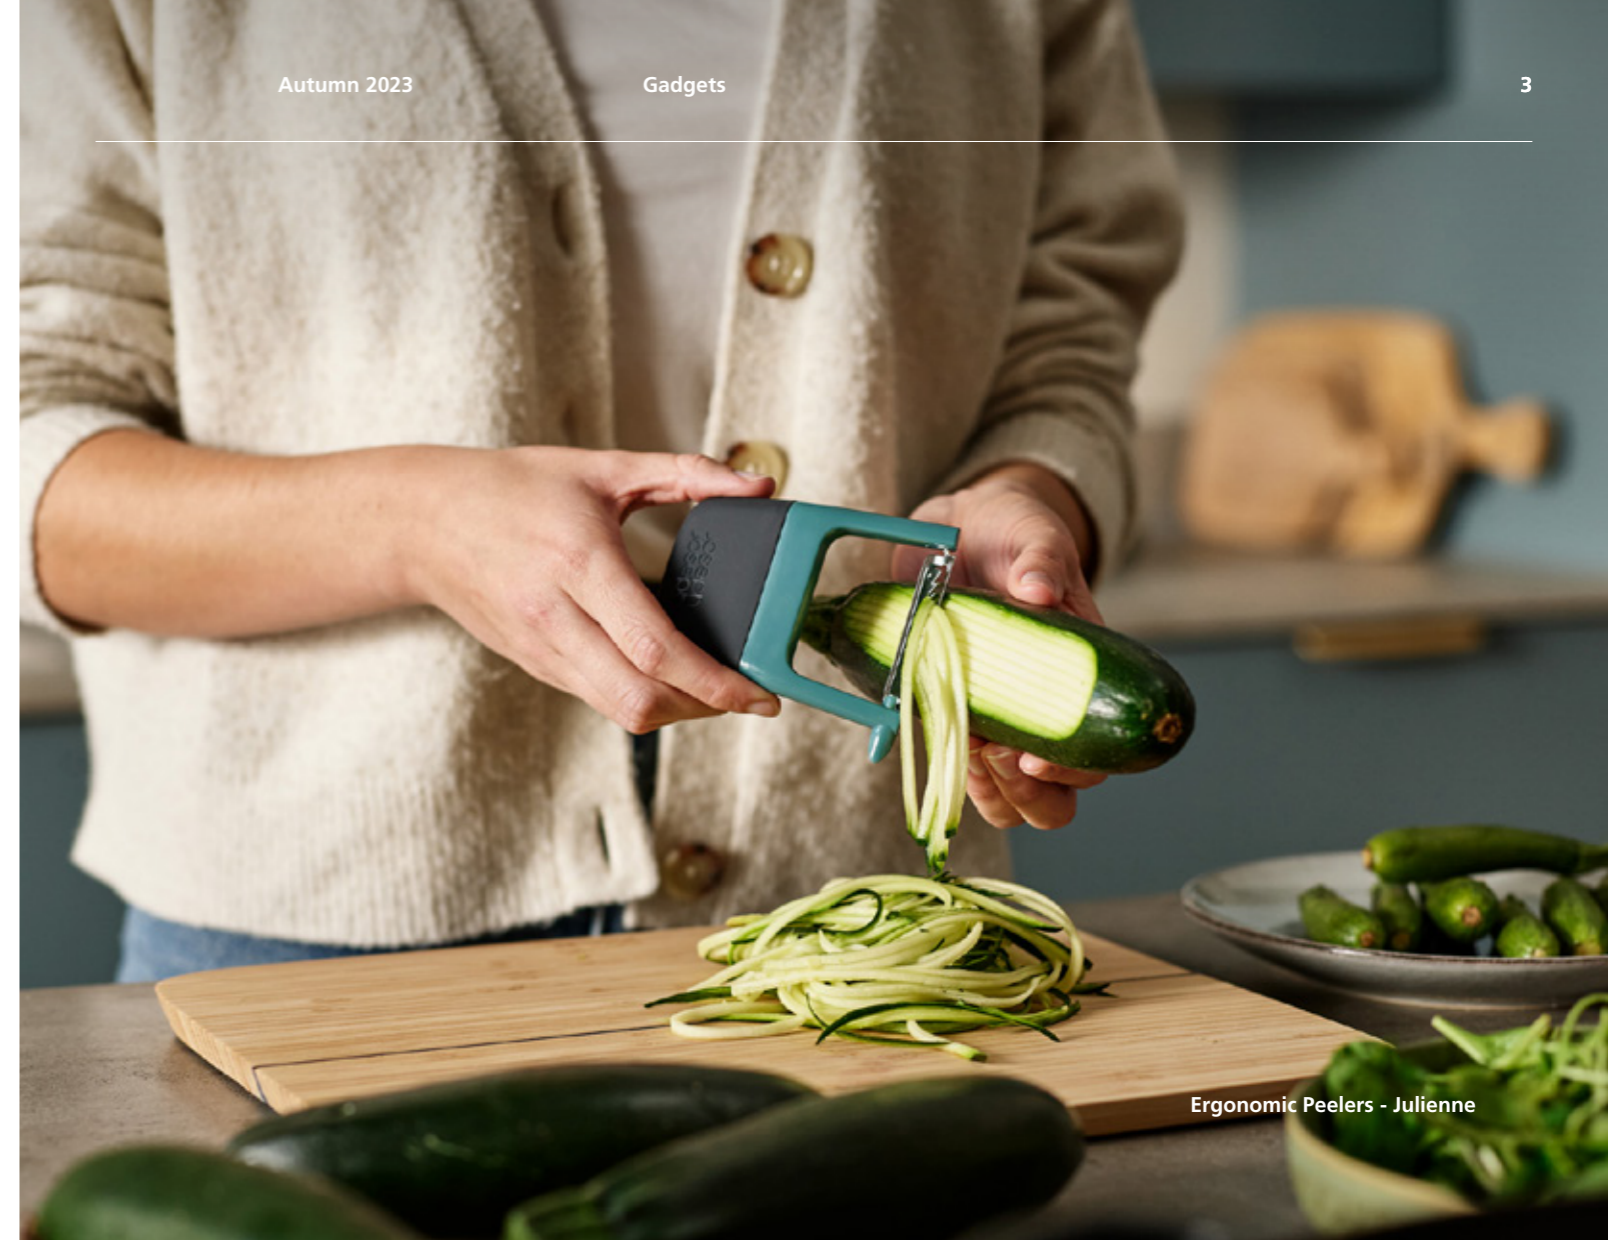

Gadgets

NEW

Box Grater with Collecting Base
(20202) Yellow
H12 x W11 x D10 cm
(H4.7 x W4.3 x D4 inches)

NEW

3-in-1 Avocado Tool
(20207) Stone
H20 x W6.5 x D1.3 cm
(H7.8 x W2½ x D½ inches)

Ergonomic Masher
(20212) White
H16.5 x W11.6 x D7 cm
(H6½ x W4½ x D2.7 inches)

Ergonomic Peelers - Julienne